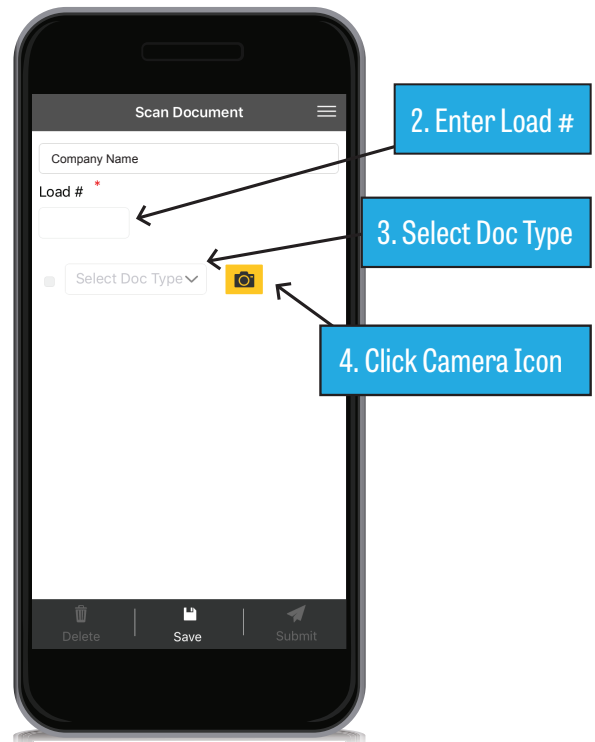

Fleet Docs - Mobile Document Submission

5. Hold Device Steady
(The app will automatically take the picture)
If image is not clear, select retake.
A hi-res option is available.