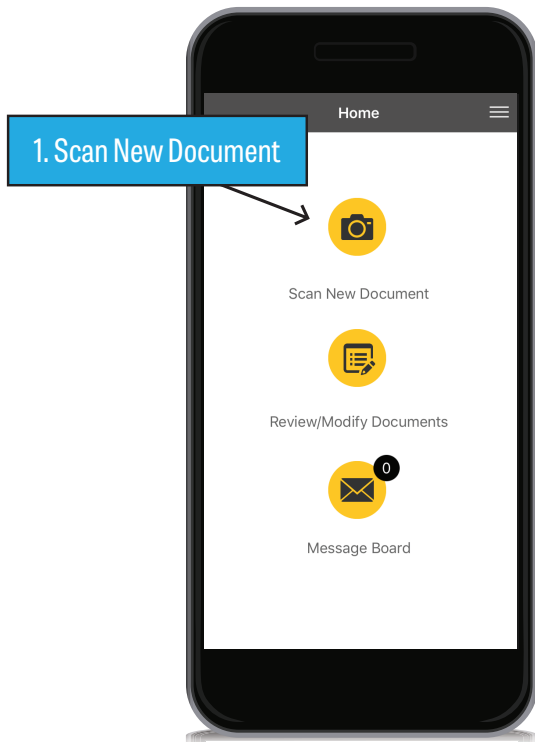

Fleet Docs - Mobile Document Submission

5. Hold Device Steady
(The app will automatically take the picture)
If image is not clear, select retake.
A hi-res option is available.